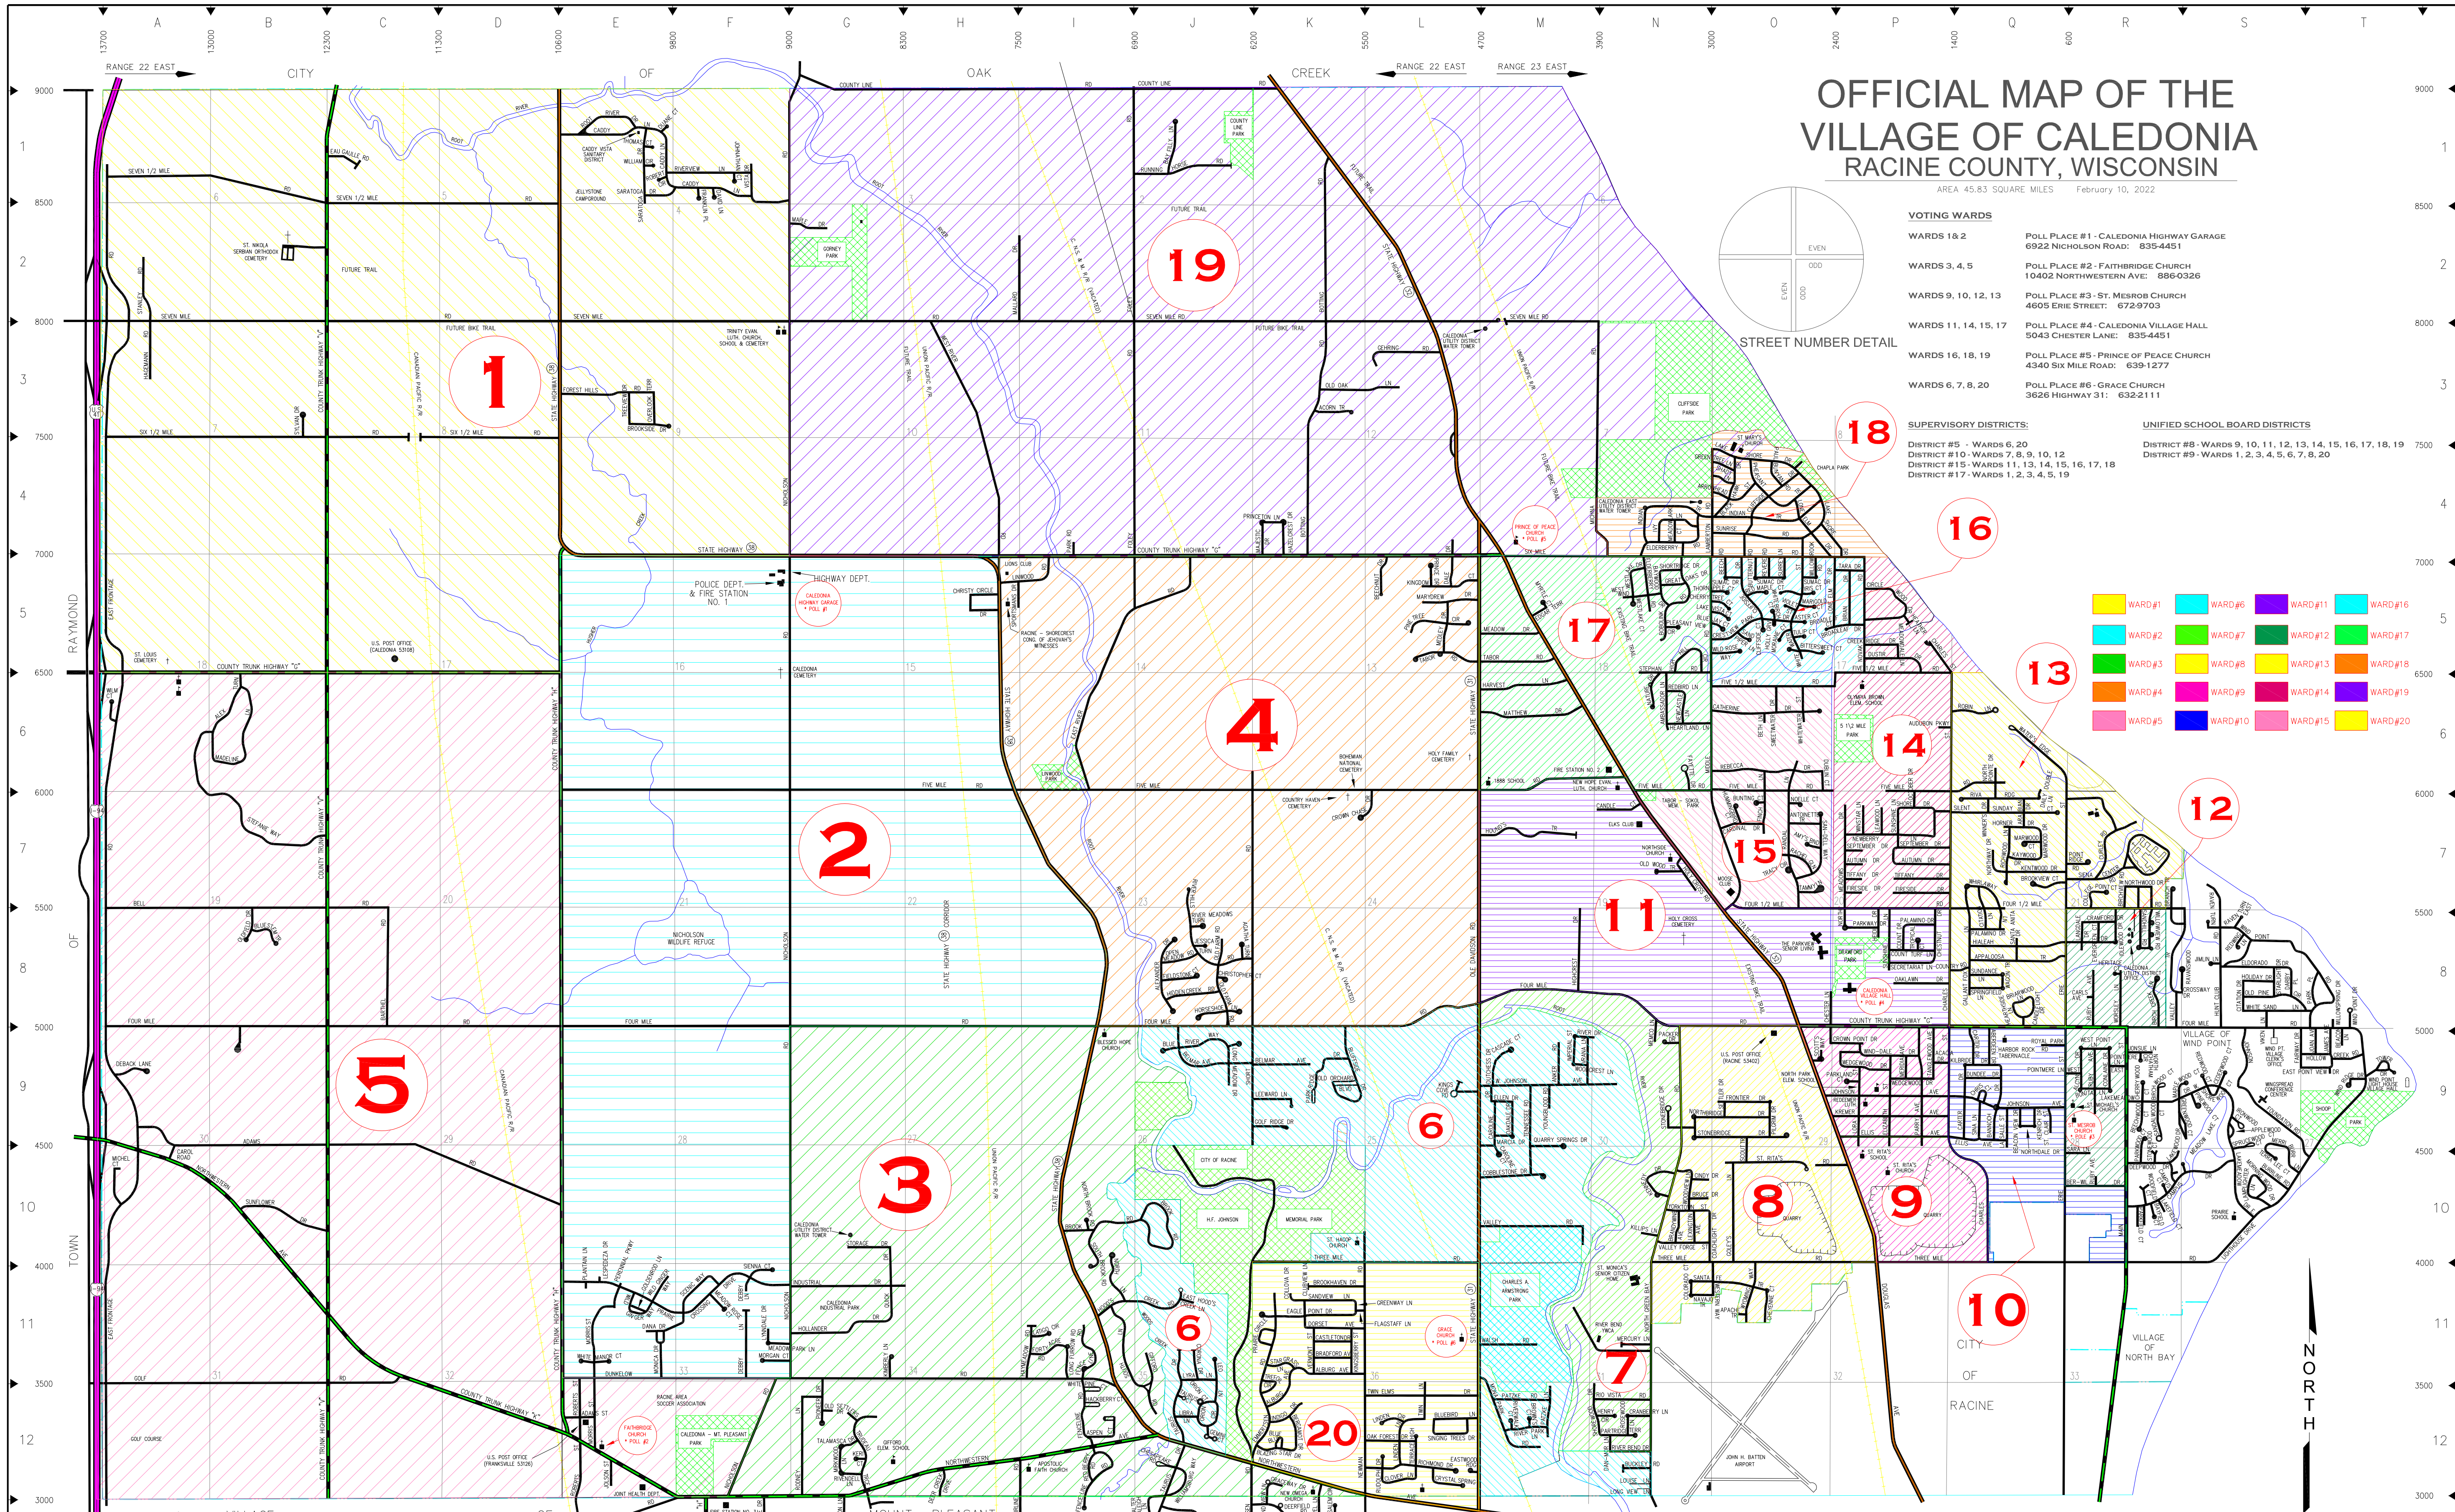

ASPHEN COURT	I-12	BIRCHVIEW ROAD	R-7	BROOKHAVEN DRIVE	K-11	CEADARWOOD COURT	S-9	COLLEGE POINT COURT	R-7	CRYSTAL SPRING	L-12	EAGLE POINT DRIVE	K-11	FIRESDRIVE	P-7	GREAT OAKS DRIVE	N-5	HOLLANDER DRIVE	G-11	JAMES AVENUE	T-9	KINGSBERRY STREET	K-11	LILAC WALK	N-4	ROLLING FIELDS DRIVE	K-11
ASTER COURT	O-5	BIRCH WOOD COURT	R-9	BROWNS DRIVE	E-3	CHAPEL LANE	K-12	COLLEGE DRIVE	K-11	CURLEY ROAD	R-7	EAST FRONTAGE ROAD	A-1 to A-12	FIVE & 1/2 MILE ROAD	P-7	GREEN TREE LANE	O-4	HOLLOW CREEK ROAD	T-9	JESSICA TURN	J-8	KRAUTH ROAD	E-12	LINCOLN DRIVE	L-12	ROYAL PARK DRIVE	E-1
AUDUBON PARKWAY	P-7	BISHOP'S GAP DRIVE	E-11	BRUCE DRIVE	M-12	CHARLES STREET	P-5 to P-10	COLORADO COURT	N-11	DAILY DOUBLE LANE	D	EAST HOODS CREEK LANE	F-11	FIVE MILE ROAD	E-6 to E-8	GREENWOOD COURT	R-9	HOLY CROSS ROAD	O-5	JOAN AVENUE	T-9	KREMER AVENUE	L	LINWOOD ROAD	H-5 to I-5	ROYAL PARK ROAD	N-12
AUTUMN TRAIL	P-7	BLACKHAWK DRIVE	O-4	BUCKLEY ROAD	N-12	CHERRY TREE COURT	O-5	CONIFER CIRCLE	E-12	DALE DRIVE	L-4	EAST RIVER ROAD	J-5 to I-6	FLAGSTAFF LANE	K-11	HACKBERRY COURT	H	HOODS CREEK ROAD	J-11	JOHNSON AVENUE	O-9 to P-9	LA SALLE STREET	O-9	LONGVIEW DRIVE	O-4 to O-5	RUBY AVENUE	R-8 to R-10
BANNOCH DRIVE	C-8	BLAZING STAR DRIVE	K-12	BUNTING COURT	O-7	CHESAPEAKE ROAD	R-9	CONLAINE DRIVE	J-11	DANA DRIVE	E-11	FOREST HILLS ROAD	L-12	FOLEY ROAD	I-1 to I-5	HARVEST LANE	M-6	HORNOR DRIVE	G-7	JOHNSON FOUNDATION RD	S-9 to T-9	LAKE VISTA COURT	O-5	LONGVIEW DRIVE	I-11	RUDOLPH DRIVE	L-12
BARTHELOMAY DRIVE	C-8	BLUE JAY COURT	O-5	BURRILL ROAD	O-5	CHESTER LANE	O-8 to O-9	CORONA DRIVE	P-8	DAN-MOR LANE	N-12	FOREST HILLS ROAD	C-1	FRANKLIN PLACE	I-11	HAY MEADOW ROAD	M-6	HUNTER DRIVE	J-8	JOHNSON PARK DRIVE	J-10 to J-12	LAKEVIEW DRIVE	R-10	LONGVIEW DRIVE	N-12	RUNNING HORSE ROAD	J-1
BAYFIELD COURT	R-10	BLUE STAR CIRCLE	J-9	BUTTERNUT ROAD	O-5	CHESTNUT DRIVE	P-8	COUNTRY TURF LANE	Q-8	DARBY PLACE	S-8	FOUR & 1/2 MILE ROAD	O-7 to R-7	DEERFIELD DRIVE	F-1	FORTY ACRE ROAD	N-4	HUNTER CLUB ROAD	S-7 to S-8	JONATHAN COURT	E-12	LAKEVIEW DRIVE	R-9 to S-9	LONGVIEW DRIVE	N-12	ST. CLAIR STREET	Q-9
BAYVIEW DRIVE	J-9	BLUE STAR CIRCLE	J-9	BUTTERNUT ROAD	O-5	CHESTNUT DRIVE	P-8	COUNTRY TURF LANE	Q-8	DAVID LANE	F-1	FOUR & 1/2 MILE ROAD	O-7 to R-7	DEERFIELD DRIVE	F-1	FORTY ACRE ROAD	N-4	HUNTER CLUB ROAD	S-7 to S-8	JONATHAN COURT	E-12	LAKEVIEW DRIVE	R-9 to S-9	LONGVIEW DRIVE	N-12	ST. CLAIR STREET	Q-9
BEACON LANE	N-6	BLUE STAR CIRCLE	J-9	BUTTERNUT ROAD	O-5	CHESTNUT DRIVE	P-8	COUNTRY TURF LANE	Q-8	DAVID LANE	F-1	FOUR & 1/2 MILE ROAD	O-7 to R-7	DEERFIELD DRIVE	F-1	FORTY ACRE ROAD	N-4	HUNTER CLUB ROAD	S-7 to S-8	JONATHAN COURT	E-12	LAKEVIEW DRIVE	R-9 to S-9	LONGVIEW DRIVE	N-12	ST. CLAIR STREET	Q-9
BEACON VIEW DRIVE	O-5	BLUE STAR CIRCLE	J-9	BUTTERNUT ROAD	O-5	CHESTNUT DRIVE	P-8	COUNTRY TURF LANE	Q-8	DAVID LANE	F-1	FOUR & 1/2 MILE ROAD	O-7 to R-7	DEERFIELD DRIVE	F-1	FORTY ACRE ROAD	N-4	HUNTER CLUB ROAD	S-7 to S-8	JONATHAN COURT	E-12	LAKEVIEW DRIVE	R-9 to S-9	LONGVIEW DRIVE	N-12	ST. CLAIR STREET	Q-9
BEACH ROAD	Q-9	BLUE STAR CIRCLE	J-9	BUTTERNUT ROAD	O-5	CHESTNUT DRIVE	P-8	COUNTRY TURF LANE	Q-8	DAVID LANE	F-1	FOUR & 1/2 MILE ROAD	O-7 to R-7	DEERFIELD DRIVE	F-1	FORTY ACRE ROAD	N-4	HUNTER CLUB ROAD	S-7 to S-8	JONATHAN COURT	E-12	LAKEVIEW DRIVE	R-9 to S-9	LONGVIEW DRIVE	N-12	ST. CLAIR STREET	Q-9
BEECHNUT DRIVE	L-5	BLUE STAR CIRCLE	J-9	BUTTERNUT ROAD	O-5	CHESTNUT DRIVE	P-8	COUNTRY TURF LANE	Q-8	DAVID LANE	F-1	FOUR & 1/2 MILE ROAD	O-7 to R-7	DEERFIELD DRIVE	F-1	FORTY ACRE ROAD	N-4	HUNTER CLUB ROAD	S-7 to S-8	JONATHAN COURT	E-12	LAKEVIEW DRIVE	R-9 to S-9	LONGVIEW DRIVE	N-12	ST. CLAIR STREET	Q-9
BEECHWOOD COURT	R-9	BLUE STAR CIRCLE	J-9	BUTTERNUT ROAD	O-5	CHESTNUT DRIVE	P-8	COUNTRY TURF LANE	Q-8	DAVID LANE	F-1	FOUR & 1/2 MILE ROAD	O-7 to R-7	DEERFIELD DRIVE	F-1	FORTY ACRE ROAD	N-4	HUNTER CLUB ROAD	S-7 to S-8	JONATHAN COURT	E-12	LAKEVIEW DRIVE	R-9 to S-9	LONGVIEW DRIVE	N-12	ST. CLAIR STREET	Q-9
BELL ROAD	A-7 to C-7	BLUE STAR CIRCLE	J-9	BUTTERNUT ROAD	O-5	CHESTNUT DRIVE	P-8	COUNTRY TURF LANE	Q-8	DAVID LANE	F-1	FOUR & 1/2 MILE ROAD	O-7 to R-7	DEERFIELD DRIVE	F-1	FORTY ACRE ROAD	N-4	HUNTER CLUB ROAD	S-7 to S-8	JONATHAN COURT	E-12	LAKEVIEW DRIVE	R-9 to S-9	LONGVIEW DRIVE	N-12	ST. CLAIR STREET	Q-9
BELMAR AVENUE	K-9	BLUE STAR CIRCLE	J-9	BUTTERNUT ROAD	O-5	CHESTNUT DRIVE	P-8	COUNTRY TURF LANE	Q-8	DAVID LANE	F-1	FOUR & 1/2 MILE ROAD	O-7 to R-7	DEERFIELD DRIVE	F-1	FORTY ACRE ROAD	N-4	HUNTER CLUB ROAD	S-7 to S-8	JONATHAN COURT	E-12	LAKEVIEW DRIVE	R-9 to S-9	LONGVIEW DRIVE	N-12	ST. CLAIR STREET	Q-9
BERKSHIRE DRIVE	K-12	BLUE STAR CIRCLE	J-9	BUTTERNUT ROAD	O-5	CHESTNUT DRIVE	P-8	COUNTRY TURF LANE	Q-8	DAVID LANE	F-1	FOUR & 1/2 MILE ROAD	O-7 to R-7	DEERFIELD DRIVE	F-1	FORTY ACRE ROAD	N-4	HUNTER CLUB ROAD	S-7 to S-8	JONATHAN COURT	E-12	LAKEVIEW DRIVE	R-9 to S-9	LONGVIEW DRIVE	N-12	ST. CLAIR STREET	Q-9
BERNARD DRIVE	K-12	BLUE STAR CIRCLE	J-9	BUTTERNUT ROAD	O-5	CHESTNUT DRIVE	P-8	COUNTRY TURF LANE	Q-8	DAVID LANE	F-1	FOUR & 1/2 MILE ROAD	O-7 to R-7	DEERFIELD DRIVE	F-1	FORTY ACRE ROAD	N-4	HUNTER CLUB ROAD	S-7 to S-8	JONATHAN COURT	E-12	LAKEVIEW DRIVE	R-9 to S-9	LONGVIEW DRIVE	N-12	ST. CLAIR STREET	Q-9
BERNARD COURT	O-5	BLUE STAR CIRCLE	J-9	BUTTERNUT ROAD	O-5	CHESTNUT DRIVE	P-8	COUNTRY TURF LANE	Q-8	DAVID LANE	F-1	FOUR & 1/2 MILE ROAD	O-7 to R-7	DEERFIELD DRIVE	F-1	FORTY ACRE ROAD	N-4	HUNTER CLUB ROAD	S-7 to S-8	JONATHAN COURT	E-12	LAKEVIEW DRIVE	R-9 to S-9	LONGVIEW DRIVE	N-12	ST. CLAIR STREET	Q-9
BETH LANE	O-6	BLUE STAR CIRCLE	J-9	BUTTERNUT ROAD	O-5	CHESTNUT DRIVE	P-8	COUNTRY TURF LANE	Q-8	DAVID LANE	F-1	FOUR & 1/2 MILE ROAD	O-7 to R-7	DEERFIELD DRIVE	F-1	FORTY ACRE ROAD	N-4	HUNTER CLUB ROAD	S-7 to S-8	JONATHAN COURT	E-12	LAKEVIEW DRIVE	R-9 to S-9	LONGVIEW DRIVE	N-12	ST. CLAIR STREET	Q-9
BIRCH CREEK LANE	R-8	BLUE STAR CIRCLE	J-9	BUTTERNUT ROAD	O-5	CHESTNUT DRIVE	P-8	COUNTRY TURF LANE	Q-8	DAVID LANE	F-1	FOUR & 1/2 MILE ROAD	O-7 to R-7	DEERFIELD DRIVE	F-1	FORTY ACRE ROAD	N-4	HUNTER CLUB ROAD	S-7 to S-8	JONATHAN COURT	E-12	LAKEVIEW DRIVE	R-9 to S-9	LONGVIEW DRIVE	N-12	ST. CLAIR STREET	Q-9